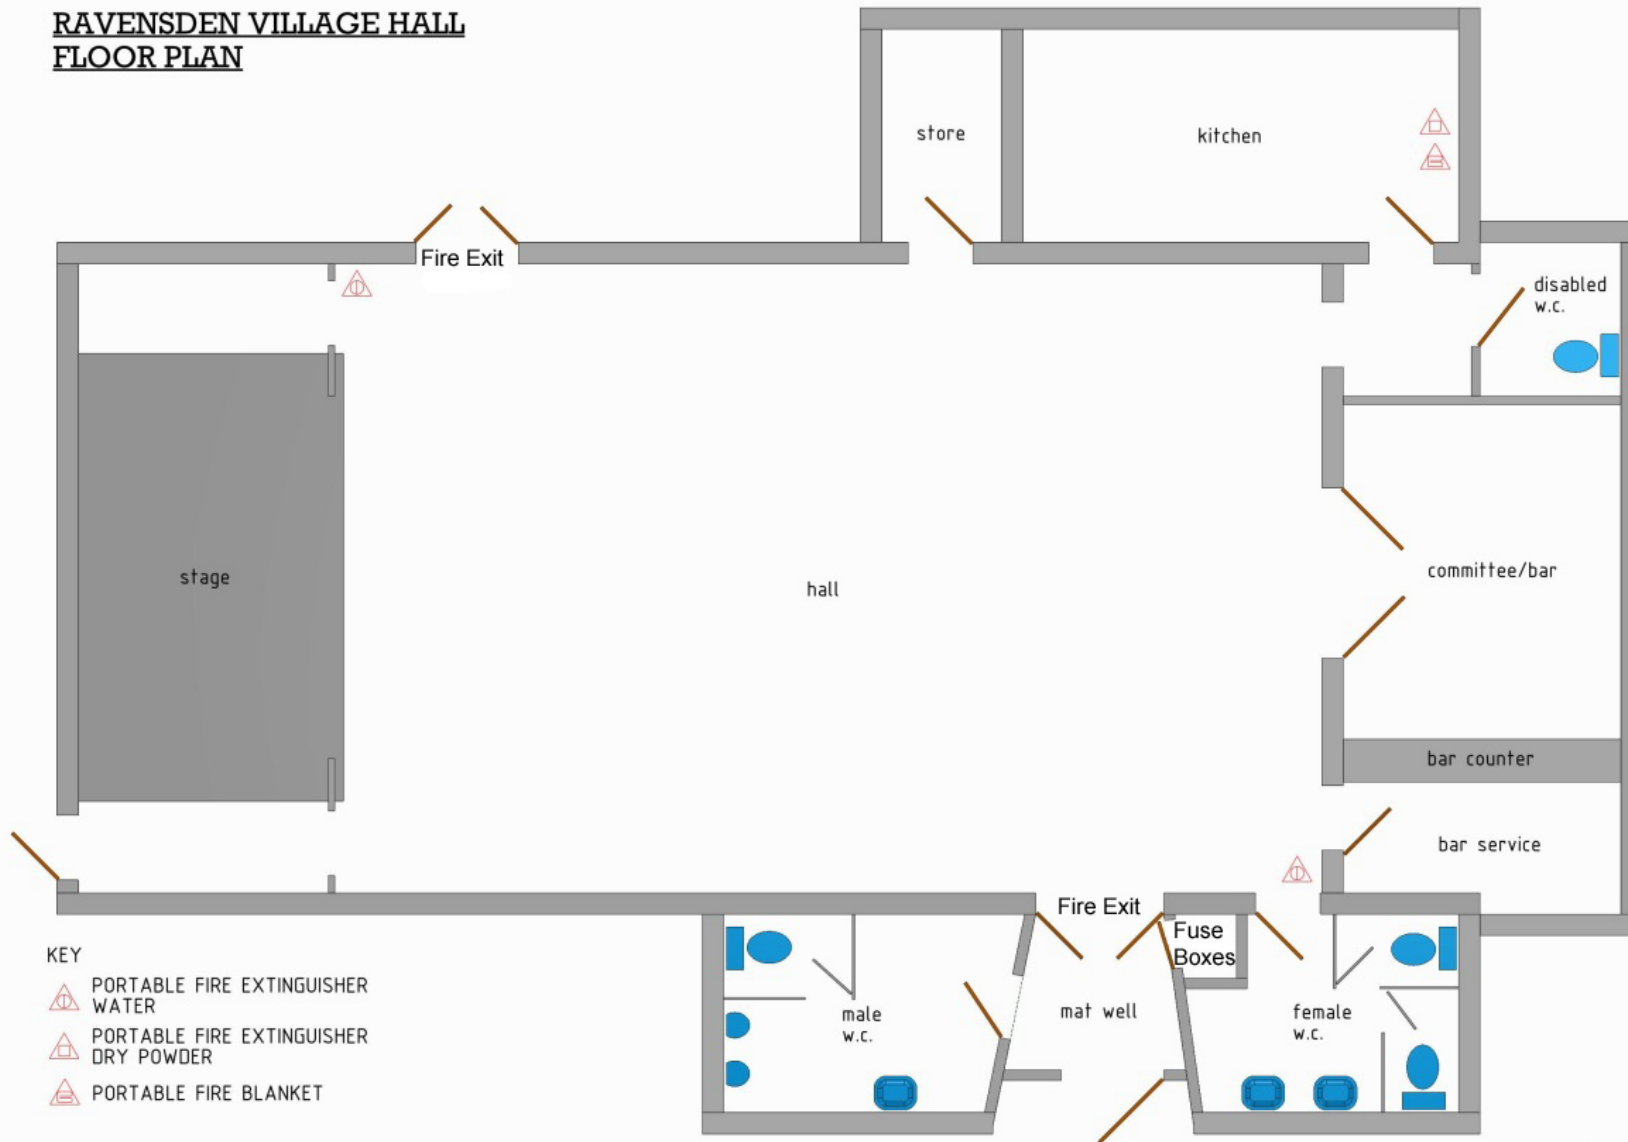

RAVENS DEN VILLAGE HALL
FLOOR PLAN

KEY

-  PORTABLE FIRE EXTINGUISHER WATER
-  PORTABLE FIRE EXTINGUISHER DRY POWDER
-  PORTABLE FIRE BLANKET